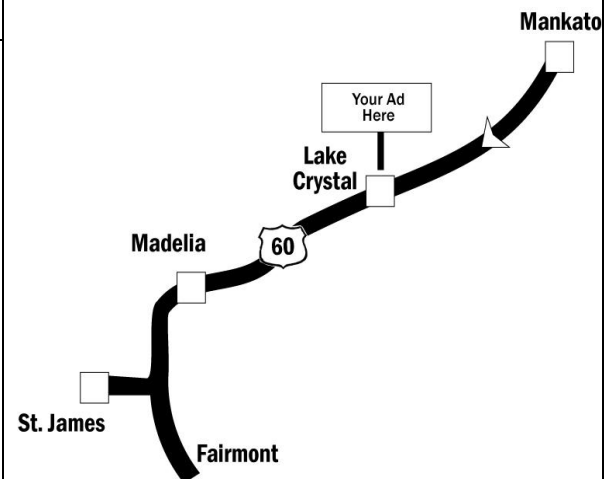

SUPREME

OUTDOOR ADVERTISING

Location

MN Highway 60
Lake Crystal
Mile Marker 94.62

Read

Right-Hand Read
Reaching Westbound
traffic into Lake Crystal,
Madelia & Beyond to
Windom, Worthington
and Fairmont

Size

Supreme Outdoor Advertising

Dave Helder

17595 Kenwood Trail, ste #150

LAKEVILLE, MN 55044

(507) 351-6789

davehelder@supremeoutdoor.com

Map

907N